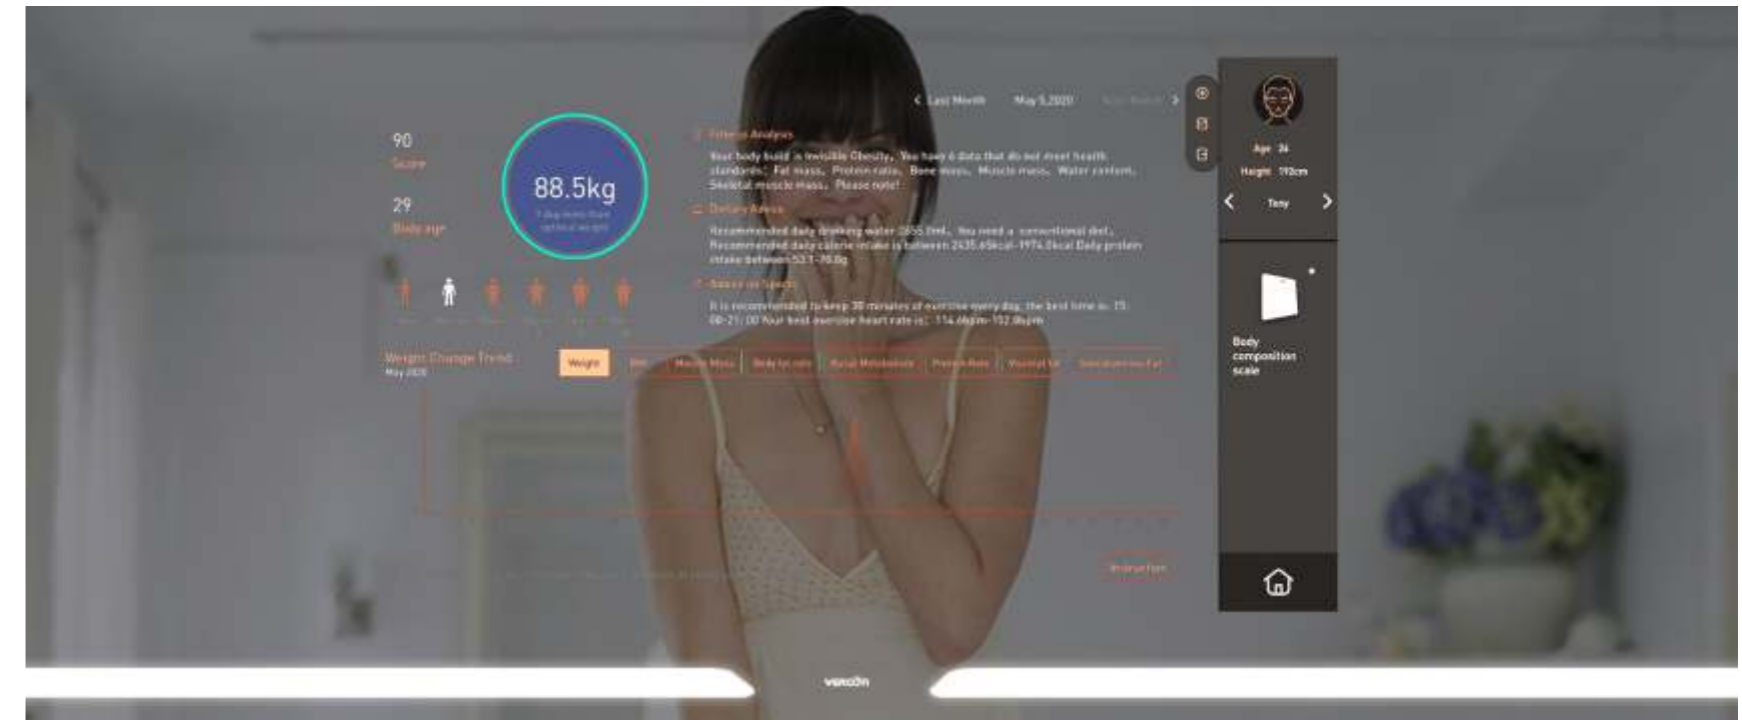

## Smart Bathroom Mirror

09:12  
Friday, October 21  
18°C  
San Francisco

SAT	SUN	MON	TUE	WED
☀️	☁️	☁️	☀️	☁️
18°C / 23°C	18°C / 23°C	18°C / 23°C	18°C / 23°C	18°C / 23°C

🔍 ⚙️ 🏠 🔊

Vercon's smart bathroom mirror is a IP65 waterproof LED bathroom mirror with date, time, weather and led light. It is defogger, with motion sensor and bluetooth. When you touch it, it becomes smart touch display screen, when you dont touch it, it is just a mirror.

Vercon's smart bathroom mirror is not only a LED bathroom mirror, but also a smart touch screen mirror with software, with Here maps, Spotify music, Amazon/Youtube TV, Amazon shopping, ESPN sport news, Health Management.

Vercon's Smart mirror is also a health management professor, it can help to do the skin testing and body data tracking.

Specifications  
Smart Brothroom Mirror

Touch Mirror Screen	Touch Display Screen	21.5" IPS			
	Zoom	16:9			
	Resolution	1920 x1080			
	Brightness	250cd/m2			
	Anti-fingerprint coating on	Yes			
	Touch Screen	PCAP 10 points			
	Power Switch	Touch			
	Life Span	≥25000 Hour			
The Host	Operating System	Android 5.1.			
	GPU	Mali-T764			
	RAM	2GB			
	Flash Memory	8GB			
	Wifi	2.4GHz+5.0GHz dual-band WiFi 802.11a/b/g/n			
	Bluetooth	4.0			
	Motion Sensor	0~50cm			
	ZigBee Module	Optional			
Interface	USB	USB-typeC*1			
Speaker	AUDIO OUT	8 Ω 5w*2			
	Power	AC 100-240V 50/60Hz			
Power	Power Consumption	≤60W			
	Standby Power Consumption	≤0.5W			
Waterproof	Waterproof	IP65			
Model					
	S10	S20	S30	S40	S50
Dimension	60 x 80 x 2cm / 14.5kg	60 x 80 x 2cm / 14.5kg	70 x 90 x 2 cm / 16.5 kg	100 x 70 x 2 cm / 17 kg	120 x 80 x 2 cm / 19 kg

Smart porch mirror

Smart Security Mirror

**Home**

- Weather
- Map
- Calendar
- Skin Detector
- Body Fat Scale

**Security**

- Security
- Smoke Alarm
- Entrance Guard
- Humiture Alarm
- Mode Setting

**Monitor**