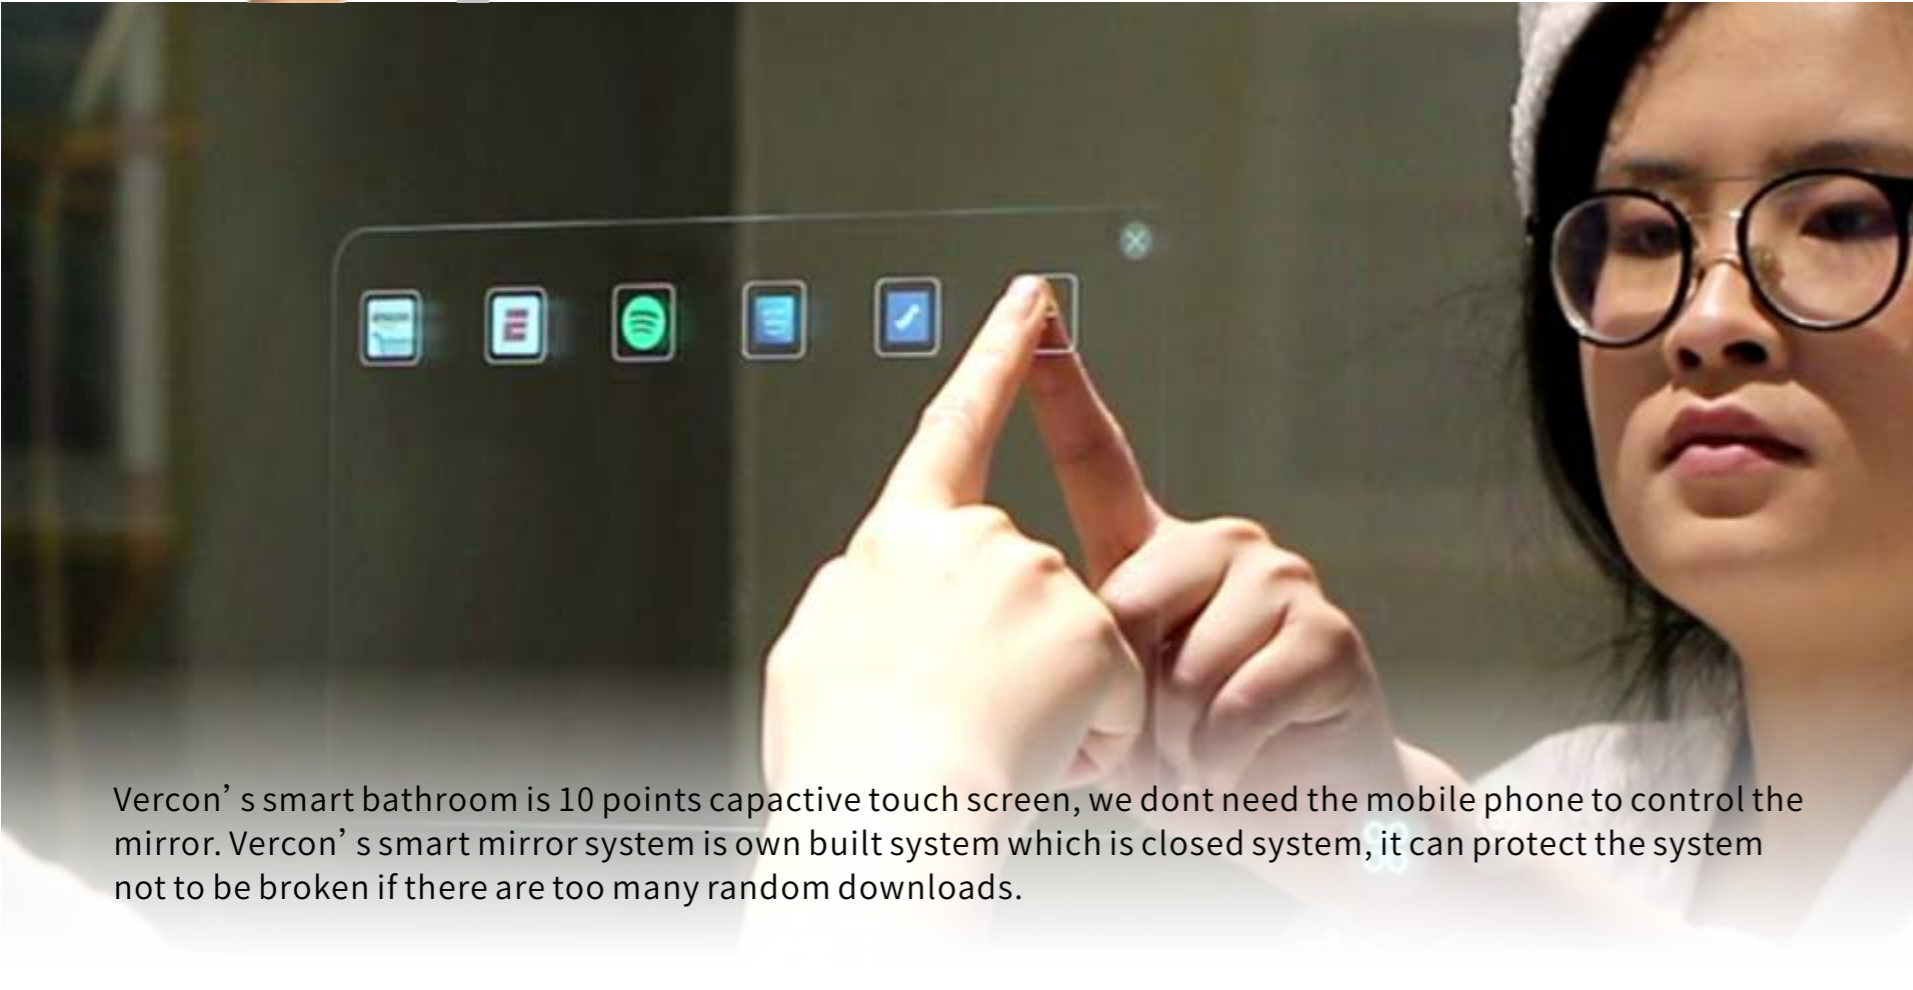

## Smart Bathroom Mirror

09:12  
Friday, October 21  
18°C  
San Francisco

SAT	SUN	MON	TUE	WED
☀️	☁️	☁️	☀️	☁️
18°C / 23°C	18°C / 23°C	18°C / 23°C	18°C / 23°C	18°C / 23°C

🔍 ⚙️ 🏠 🔊

Vercon's smart bathroom mirror is a IP65 waterproof LED bathroom mirror with date, time, weather and led light. It is defogger, with motion sensor and bluetooth. When you touch it, it becomes smart touch display screen, when you dont touch it, it is just a mirror.

Vercon's smart bathroom mirror is not only a LED bathroom mirror, but also a smart touch screen mirror with software, with Here maps, Spotify music, Amazon/Youtube TV, Amazon shopping, ESPN sport news, Health Management.

Vercon's Smart mirror is also a health management professor, it can help to do the skin testing and body data tracking.

Specifications  
Smart Brothroom Mirror

Touch Mirror Screen	Touch Display Screen	21.5" IPS			
	Zoom	16:9			
	Resolution	1920 x1080			
	Brightness	250cd/m2			
	Anti-fingerprint coating on	Yes			
	Touch Screen	PCAP 10 points			
	Power Switch	Touch			
	Life Span	≥25000 Hour			
The Host	Operating System	Android 5.1.			
	GPU	Mali-T764			
	RAM	2GB			
	Flash Memory	8GB			
	Wifi	2.4GHz+5.0GHz dual-band WiFi 802.11a/b/g/n			
	Bluetooth	4.0			
	Motion Sensor	0~50cm			
	ZigBee Module	Optional			
Interface	USB	USB-typeC*1			
Speaker	AUDIO OUT	8 Ω 5w*2			
	Power	AC 100-240V 50/60Hz			
Power	Power Consumption	≤60W			
	Standby Power Consumption	≤0.5W			
Waterproof	Waterproof	IP65			
Model					
	S10	S20	S30	S40	S50
Dimension	60 x 80 x 2cm / 14.5kg	60 x 80 x 2cm / 14.5kg	70 x 90 x 2 cm / 16.5 kg	100 x 70 x 2 cm / 17 kg	120 x 80 x 2 cm / 19 kg