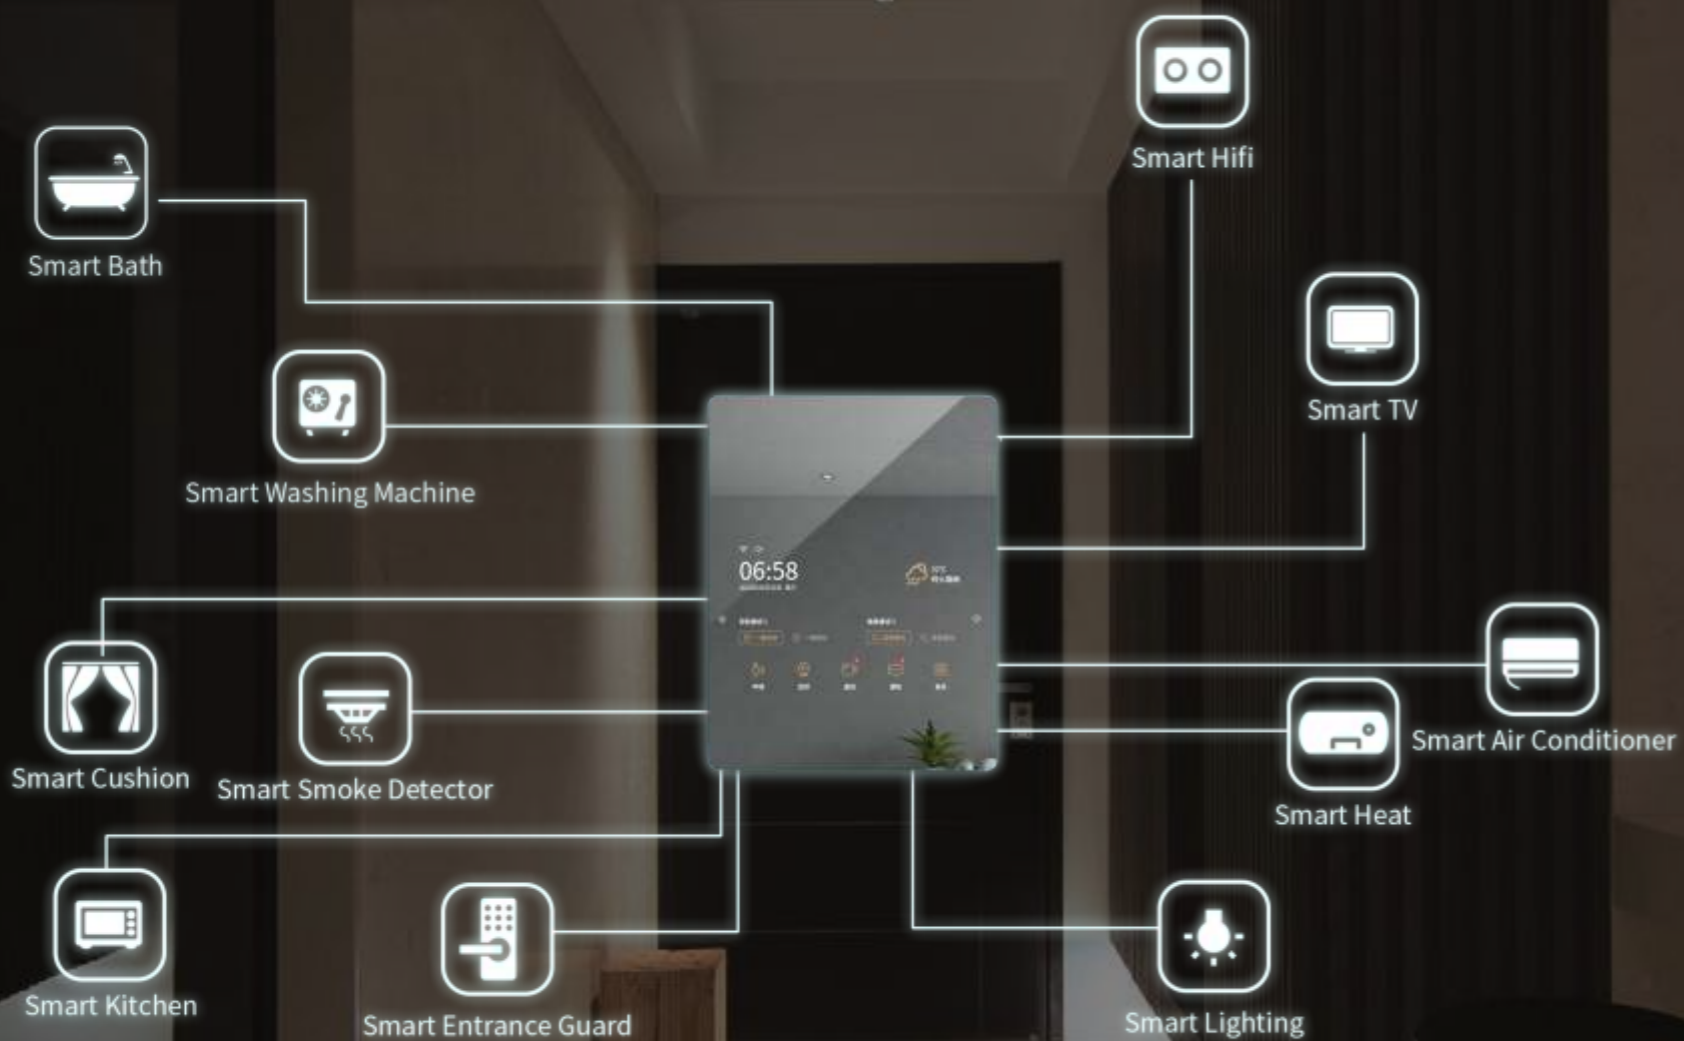

Vercon's smart bathroom mirror is not only a LED bathroom mirror, but also a smart touch screen mirror with software, with Here maps, Spotify music, Amazon/Youtube TV, Amazon shopping, ESPN sport news, Health Management.

Vercon's Smart mirror is also a health management professor, it can help to do the skin testing and body data tracking.

Specifications  
Smart Brothroom Mirror

Touch Mirror Screen	Touch Display Screen	21.5" IPS			
	Zoom	16:9			
	Resolution	1920 x1080			
	Brightness	250cd/m2			
	Anti-fingerprint coating on	Yes			
	Touch Screen	PCAP 10 points			
	Power Switch	Touch			
	Life Span	≥25000 Hour			
The Host	Operating System	Android 5.1.			
	GPU	Mali-T764			
	RAM	2GB			
	Flash Memory	8GB			
	Wifi	2.4GHz+5.0GHz dual-band WiFi 802.11a/b/g/n			
	Bluetooth	4.0			
	Motion Sensor	0~50cm			
	ZigBee Module	Optional			
Interface	USB	USB-typeC*1			
Speaker	AUDIO OUT	8 Ω 5w*2			
	Power	AC 100-240V 50/60Hz			
Power	Power Consumption	≤60W			
	Standby Power Consumption	≤0.5W			
Waterproof	Waterproof	IP65			
Model					
	S10	S20	S30	S40	S50
Dimension	60 x 80 x 2cm / 14.5kg	60 x 80 x 2cm / 14.5kg	70 x 90 x 2 cm / 16.5 kg	100 x 70 x 2 cm / 17 kg	120 x 80 x 2 cm / 19 kg

Smart porch mirror

Smart Security Mirror

**Home**

- Weather
- Map
- Calendar
- Skin Detector
- Body Fat Scale

**Security**

- Security
- Smoke Alarm
- Entrance Guard
- Humiture Alarm
- Mode Setting

**Monitor**

# SMART HOME